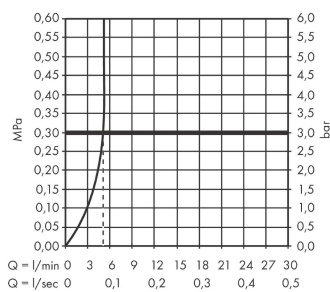

Vivenis

Single lever basin mixer 110 without waste set

Surfaces: **Matt Black** Article Number: **75022670**

Description

product features

- ComfortZone 110
- projection 146 mm
- spray type: WaterfallStream
- maximum flow rate at 3 bar: 5 l/min
- ceramic cartridge
- temperature limitation adjustable
- suitable for continuous flow water heaters
- connection type: G 3/8 connections
- connection dimension: DN15

Technology

Design awards

reddot winner 2021

Product image

Scale drawing

Flowchart

Vivenis
Single lever basin mixer 110 without waste set
 Surfaces: **Matt Black** Article Number: **75022670**

Exploded Drawing