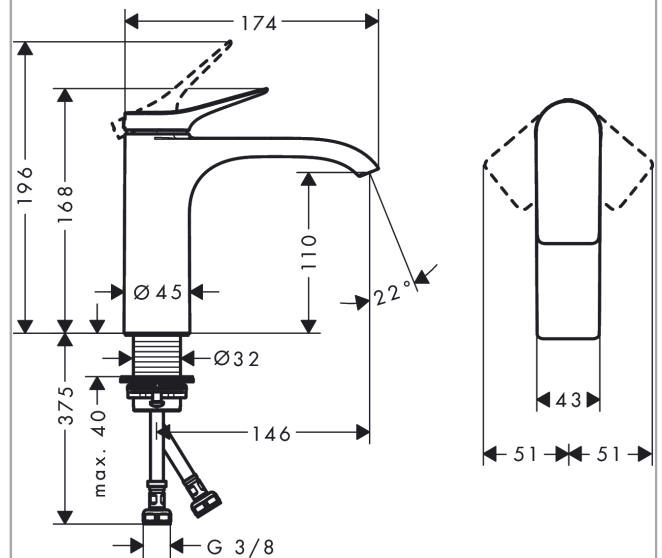

Vivenis

Single lever basin mixer 110 without waste set

Surfaces: **Matt Black** Article Number: **75022670**

Description

product features

- ComfortZone 110
- projection 146 mm
- spray type: WaterfallStream
- maximum flow rate at 3 bar: 5 l/min
- ceramic cartridge
- temperature limitation adjustable
- suitable for continuous flow water heaters
- connection type: G 3/8 connections
- connection dimension: DN15

Technology

Design awards

reddot winner 2021

Product image

Scale drawing

Flowchart

Vivenis
Single lever basin mixer 110 without waste set
 Surfaces: **Matt Black** Article Number: **75022670**

Exploded Drawing

Year of production: >06/21

Vivenis

Single lever basin mixer 110 without waste set

Surfaces: **Matt Black** Article Number: **75022670**

Spare part list

Year of production: >06/21

Pos.	Description	Article Number	Price	PU
1	handle	94277670	-	1
2	screw cover	93735610	-	1
3	escutcheon	94027670	-	1
4	nut	93995000	-	1
5	O-ring 35x1,5	92114000	-	1
6	cartridge, assy	93897000	-	1
7	seal	95008000	-	1
8	O-ring 35x2	92604000	-	1
9	adapter for cartridge	98750000	-	1
10	O-Ring 30x2	98186000	-	1
11	spray former	94275000	-	1
12	connection hose 450 mm M8x0,75 G3/8	97206000	-	1
13	O-ring 6,6x1,6	93019000	-	1
14	flat seal	98749000	-	1
15	fixing set (Ø 32)	13961000	-	1
16	lever collar	97548000	-	1
a	fixation extension 35 mm	13898000	-	1