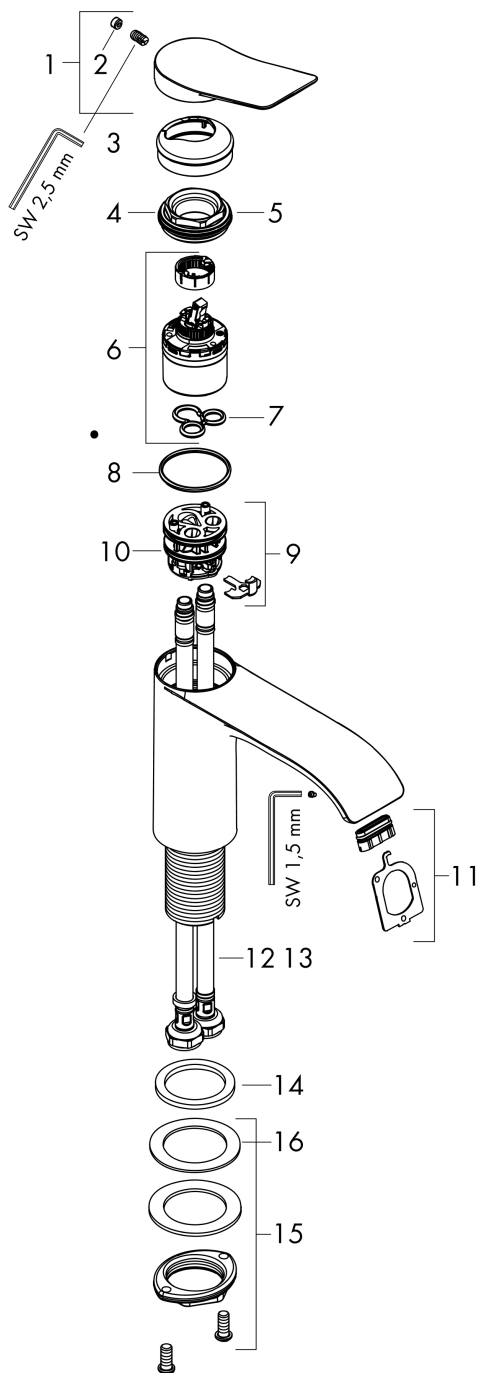

Vivenis

Single lever basin mixer 110 without waste set

Surfaces: **Matt Black** Article Number: **75022670**

Description

product features

- ComfortZone 110
- projection 146 mm
- spray type: WaterfallStream
- maximum flow rate at 3 bar: 5 l/min
- ceramic cartridge
- temperature limitation adjustable
- suitable for continuous flow water heaters
- connection type: G 3/8 connections
- connection dimension: DN15

Technology

Design awards

reddot winner 2021

Product image

Scale drawing

Flowchart

Vivenis
Single lever basin mixer 110 without waste set
 Surfaces: **Matt Black** Article Number: **75022670**

Exploded Drawing

Year of production: >06/21

Vivenis

Single lever basin mixer 110 without waste set

Surfaces: **Matt Black** Article Number: **75022670**

Spare part list

Year of production: >06/21

Pos.	Description	Article Number	Price	PU
1	handle	94277670	-	1
2	screw cover	93735610	-	1
3	escutcheon	94027670	-	1
4	nut	93995000	-	1
5	O-ring 35x1,5	92114000	-	1
6	cartridge, assy	93897000	-	1
7	seal	95008000	-	1
8	O-ring 35x2	92604000	-	1
9	adapter for cartridge	98750000	-	1
10	O-Ring 30x2	98186000	-	1
11	spray former	94275000	-	1
12	connection hose 450 mm M8x0,75 G3/8	97206000	-	1
13	O-ring 6,6x1,6	93019000	-	1
14	flat seal	98749000	-	1
15	fixing set (Ø 32)	13961000	-	1
16	lever collar	97548000	-	1
a	fixation extension 35 mm	13898000	-	1